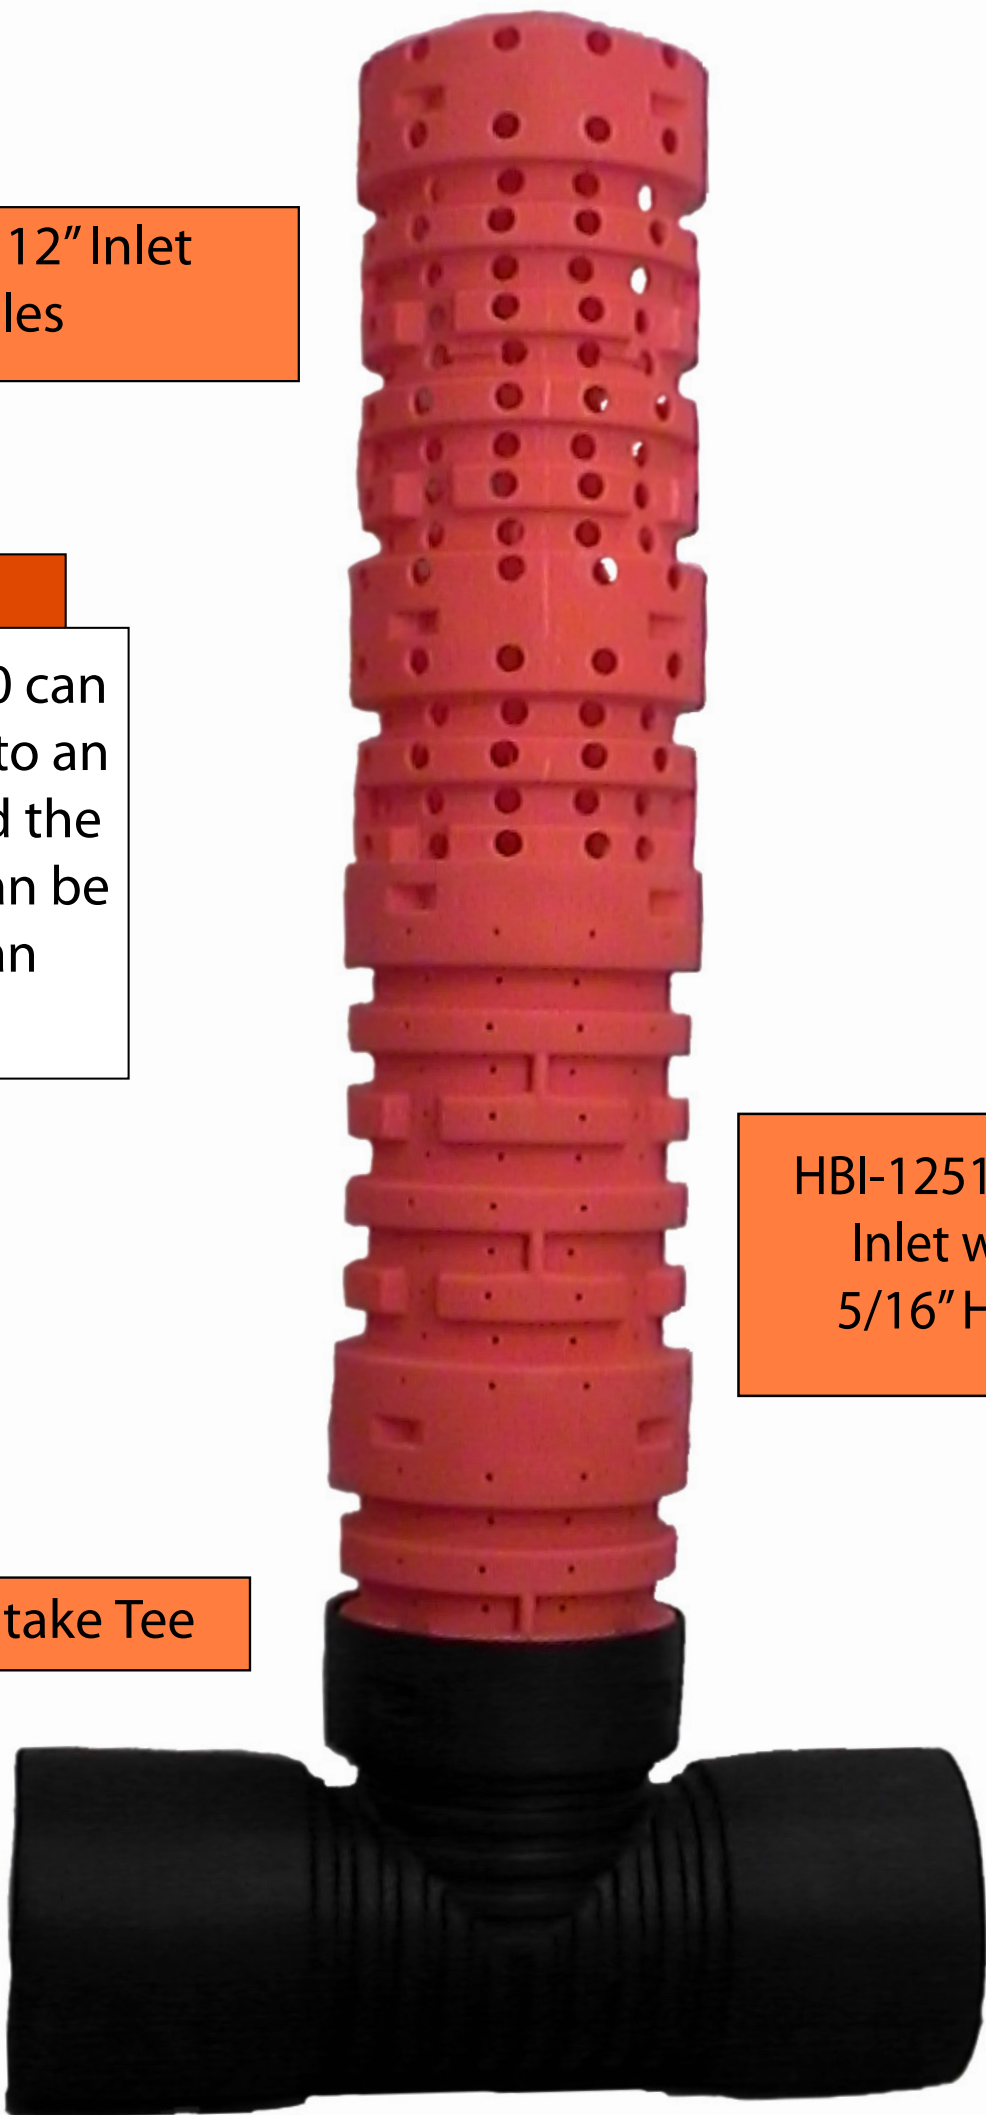

Standard 12" Inlet System Options

This setup shows a standard 12" to 12" Tile configuration:

HBI-1210- 12" Inlet with 1" Holes

The HBI-1210 can be changed to an HBI-12SL and the HBI-12516 can be changed to an HBI-12BL.

HBI-12516- 12" Inlet with 5/16" Holes

HBI-12BT- 12" Intake Tee

Hickenbottom, Inc. • 2074 Hemlock Avenue Fairfield, IA 52556

“Look for the bright orange Inlet - Hickenbottom’s Trademark”

Local 641.472.4786 • Fax 641.472.4419 • Toll Free 1.800.443.7879